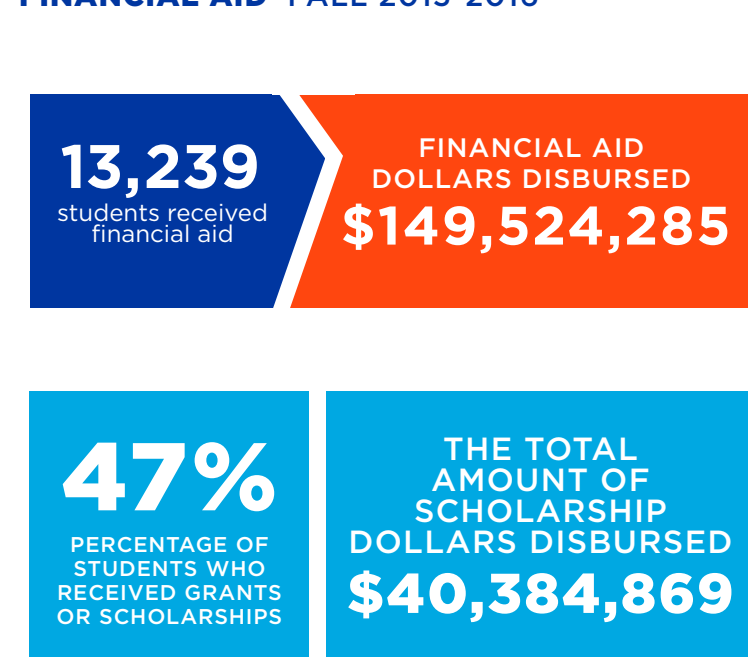

FINANCIAL AID FALL 2015-2016