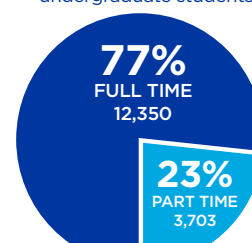

BOISE STATE UNIVERSITY

facts and figures

16 17

ENROLLMENT FALL 2016

STUDENT POPULATION

ENROLLMENT STATUS

Degree-seeking undergraduate students

7,380
Students taking at least one online course

2,628
Number of new first-time students who enrolled

1,485
New transfer students enrolled at Boise State

GENDER

RESIDENCY

HIGHEST ENROLLMENT PROGRAMS

Undergraduate (● = 200 students)

Health Science Studies, BS	842	4 people icons
Biology, BS	794	4 people icons
Communication, BA	719	4 people icons
Nursing, BS	710	4 people icons
Psychology, BA BS	692	4 people icons
Computer Science, BS	686	4 people icons
General Business, BA BBA BS	666	4 people icons
Kinesiology, BS	494	3 people icons
Accountancy, BA BBA BS	485	3 people icons
Marketing, BA BBA	472	3 people icons