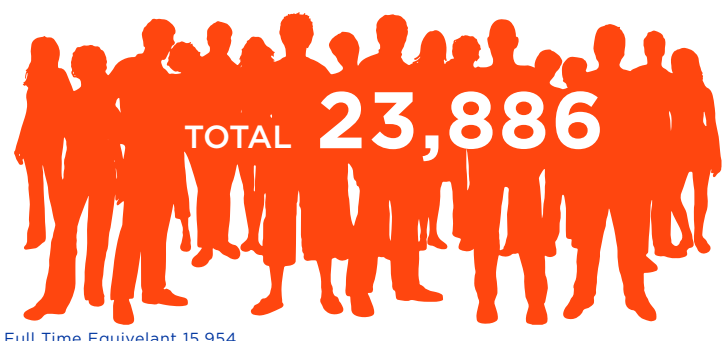

BOISE STATE UNIVERSITY

facts and figures

16 17

ENROLLMENT FALL 2016

STUDENT POPULATION

ENROLLMENT STATUS

Degree-seeking undergraduate students

7,380
Students taking at least one online course

2,628
Number of new first-time students who enrolled

1,485
New transfer students enrolled at Boise State

GENDER

RESIDENCY

HIGHEST ENROLLMENT PROGRAMS

Undergraduate (● = 200 students)

Health Science Studies, BS	842	4 people icons
Biology, BS	794	4 people icons
Communication, BA	719	4 people icons
Nursing, BS	710	4 people icons
Psychology, BA BS	692	4 people icons
Computer Science, BS	686	4 people icons
General Business, BA BBA BS	666	4 people icons
Kinesiology, BS	494	3 people icons
Accountancy, BA BBA BS	485	3 people icons
Marketing, BA BBA	472	3 people icons