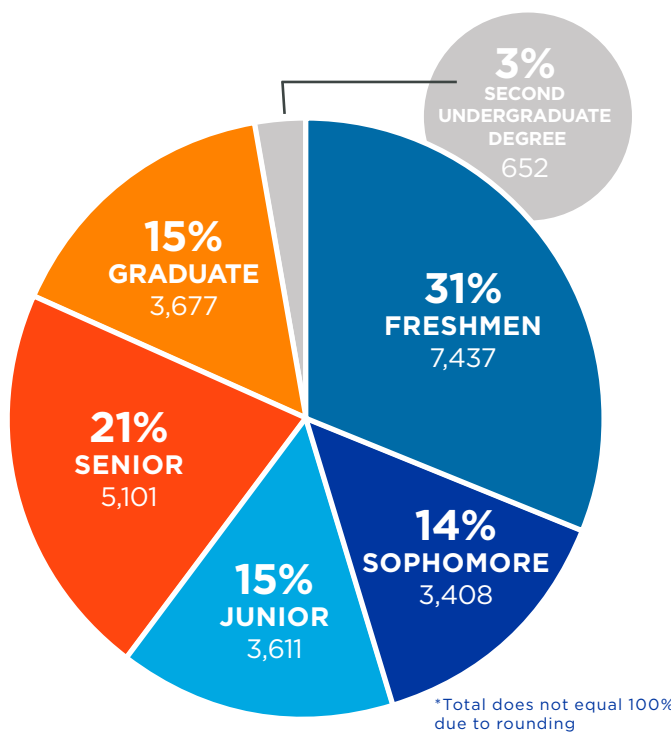

BOISE STATE UNIVERSITY

facts and figures

16 17

ENROLLMENT FALL 2016

STUDENT POPULATION

ENROLLMENT STATUS

Degree-seeking undergraduate students

7,380
Students taking at least one online course

ETHNICITY

American Indian/Alaska Native	117	<1%
Asian	518	2%
Black/African American	362	2%
Hispanic/Latino	2,658	11%
Native Hawaiian/Pacific Islander	83	<1%
Not Reported	609	3%
Two or More Races	896	4%
White	17,842	75%
Nonresident Alien (International)	801	3%