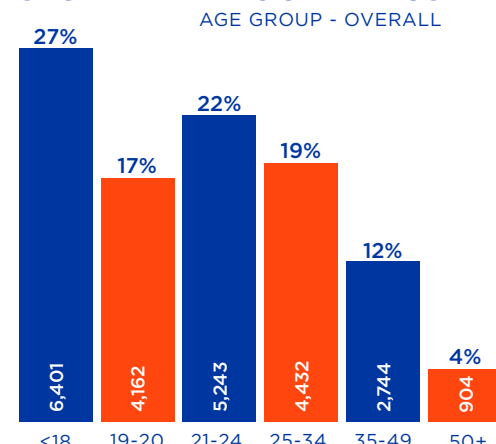

STUDENT DEMOGRAPHICS

Graduate

(● = 100 students)

Educational Technology, MET	320	3 people icons
Business Administration, MBA	306	3 people icons
Social Work, MSW	257	3 people icons
Organizational Performance and Workplace Learning, MS	148	2 people icons
Educational Leadership, MEd	64	1 person icon