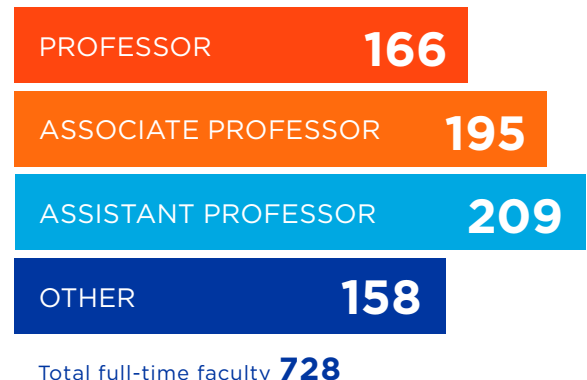

STUDENT DEMOGRAPHICS

Graduate

(● = 100 students)

Educational Technology, MET	320	3 people icons
Business Administration, MBA	306	3 people icons
Social Work, MSW	257	3 people icons
Organizational Performance and Workplace Learning, MS	148	2 people icons
Educational Leadership, MEd	64	1 person icon

TUITION AND FEES FALL 2016

FINANCIAL AID FALL 2015-2016

FACULTY AND STAFF

	Full Time	Part Time
Faculty	728	592
Professional	1,079	67
Classified	502	37
Total	2,309	696

Total **3,005**

DISTINCT GRADUATES 2015-2016