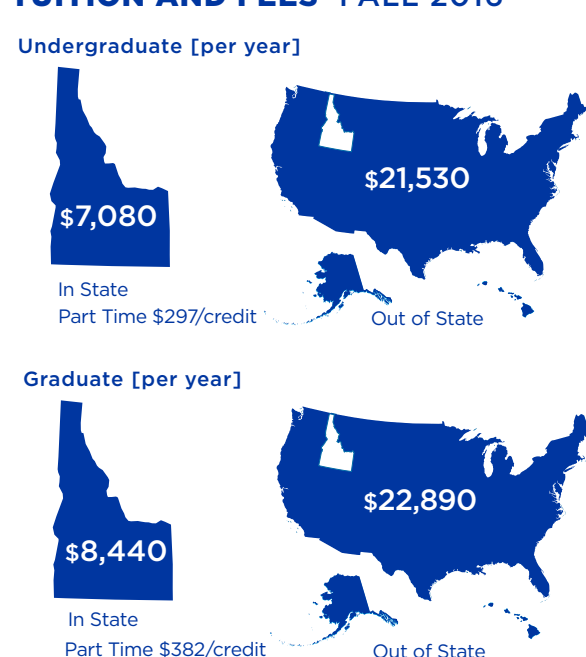

TUITION AND FEES FALL 2016