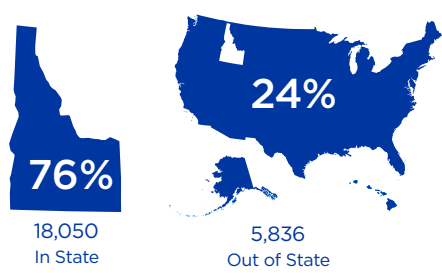

BOISE STATE UNIVERSITY

facts and figures

16 17

ENROLLMENT FALL 2016

STUDENT POPULATION

ENROLLMENT STATUS

Degree-seeking undergraduate students

7,380
Students taking at least one online course

2,628
Number of new first-time students who enrolled

1,485
New transfer students enrolled at Boise State

GENDER

RESIDENCY

HIGHEST ENROLLMENT PROGRAMS

Undergraduate (● = 200 students)

Health Science Studies, BS	842	4 people icons
Biology, BS	794	4 people icons
Communication, BA	719	4 people icons
Nursing, BS	710	4 people icons
Psychology, BA BS	692	4 people icons
Computer Science, BS	686	4 people icons
General Business, BA BBA BS	666	4 people icons
Kinesiology, BS	494	3 people icons
Accountancy, BA BBA BS	485	3 people icons
Marketing, BA BBA	472	3 people icons