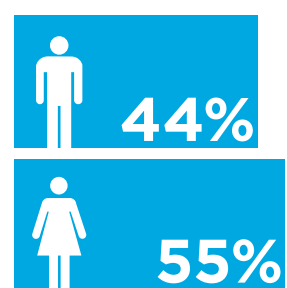

BOISE STATE UNIVERSITY

facts and figures

16 17

ENROLLMENT FALL 2016

STUDENT POPULATION

ENROLLMENT STATUS

Degree-seeking undergraduate students

7,380
Students taking at least one online course

2,628
Number of new first-time students who enrolled

1,485
New transfer students enrolled at Boise State

GENDER

RESIDENCY

HIGHEST ENROLLMENT PROGRAMS

Undergraduate (● = 200 students)

Health Science Studies, BS	842	4 people icons
Biology, BS	794	4 people icons
Communication, BA	719	4 people icons
Nursing, BS	710	4 people icons
Psychology, BA BS	692	4 people icons
Computer Science, BS	686	4 people icons
General Business, BA BBA BS	666	4 people icons
Kinesiology, BS	494	3 people icons
Accountancy, BA BBA BS	485	3 people icons
Marketing, BA BBA	472	3 people icons

ETHNICITY

American Indian/Alaska Native	117	<1%
Asian	518	2%
Black/African American	362	2%
Hispanic/Latino	2,658	11%
Native Hawaiian/Pacific Islander	83	<1%
Not Reported	609	3%
Two or More Races	896	4%
White	17,842	75%
Nonresident Alien (International)	801	3%

STUDENT DEMOGRAPHICS

Graduate

(● = 100 students)

Educational Technology, MET	320	3 people icons
Business Administration, MBA	306	3 people icons
Social Work, MSW	257	3 people icons
Organizational Performance and Workplace Learning, MS	148	2 people icons
Educational Leadership, MEd	64	1 person icon

TUITION AND FEES FALL 2016

FINANCIAL AID FALL 2015-2016

FACULTY AND STAFF

	Full Time	Part Time
Faculty	728	592
Professional	1,079	67
Classified	502	37
Total	2,309	696

Total **3,005**

DISTINCT GRADUATES 2015-2016